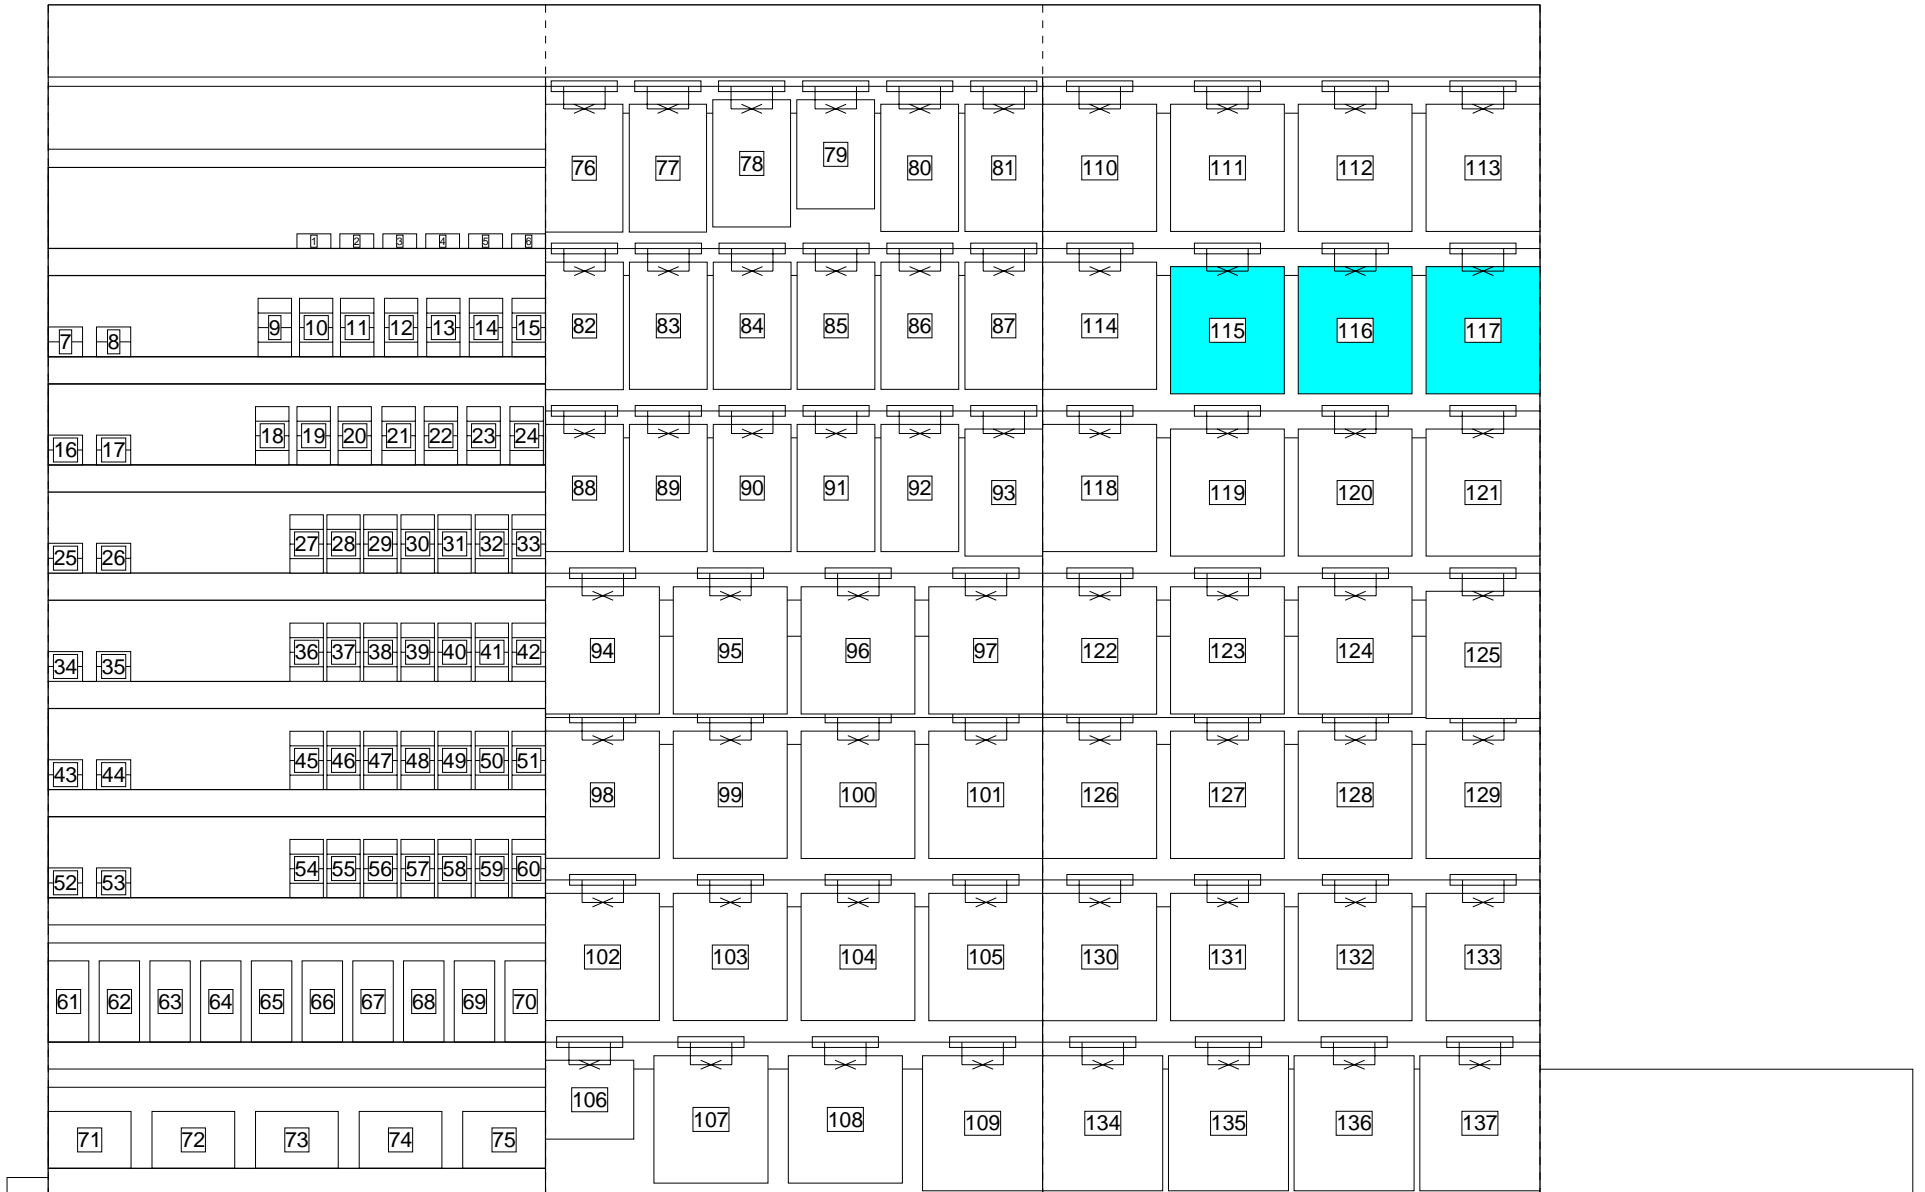

POSITION REPORT

Category Mgmt. Dept.9/28/2015

ACCOUNT: WEIS (ECLIPSE UNLIT WALL)

3' X 66" HIGH L'OREAL COSMETICS PLANOGRAM - SPRING 2016

WES366ECU\_IS15.psa

CR REDS LIP TRY UNLIT 1.1 **						
Height = 1.50 in; Width = 12.00 in; Depth = 8.00 in						
Loc. ID	Facings	UPC	Description	Shade	Plano Code	
1	1	071249296462	Colour Riche Collection Exclusive Reds	Julianne's Red	401	
2	1	071249296493	Colour Riche Collection Exclusive Reds	Freida's Red	405	
3	1	071249296820	Colour Riche Collection Exclusive Reds	Blake's Red	402	
4	1	071249296486	Colour Riche Collection Exclusive Reds	Eva's Red	403	
5	1	071249299463	Colour Riche Collection Exclusive Reds	Zoe's Red	406	
6	1	071249296516	Colour Riche Collection Exclusive Reds	Liya's Red	407	